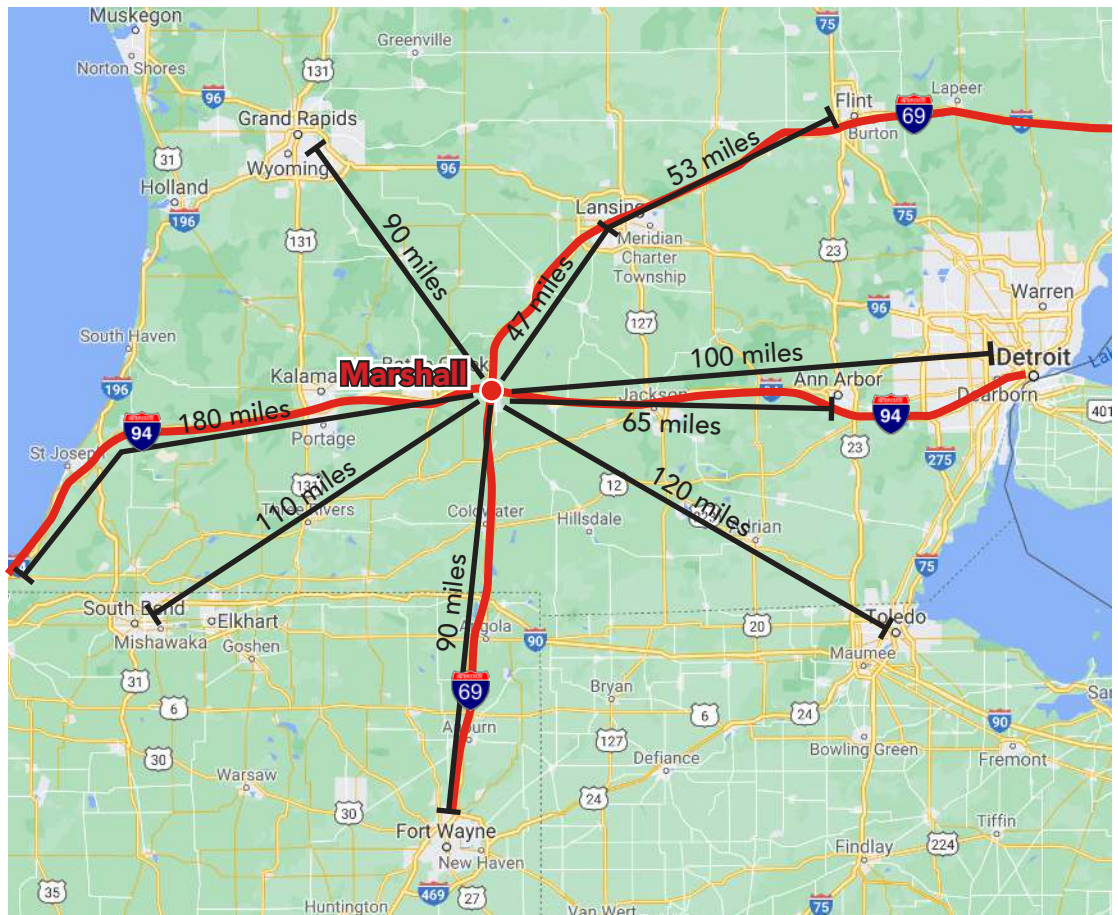

LOCATION

Central and Convenient: Marshall, MI 49068

Marshall is located at the intersection of two major highways, I-94 and I-69. It's a convenient and centrally-located point for making deliveries, starting a trip, or as a resting point along a long journey.

100 miles : **Detroit and Windsor, ONT** : 1-1/2 hours drive time

180 miles : **Chicago, IL** : 2-1/2 hours drive time

90 miles : **Grand Rapids** : 1 hour drive time

47 miles : **Lansing** : 45 minutes drive time

65 miles : **Ann Arbor** : 1 hour drive time

100 miles : **Flint** : 1-1/2 hours drive time

110 miles : **South Bend, IN** : 1-3/4 hours drive time

90 miles : **Fort Wayne, IN** : 1-1/2 hours drive time

250 miles : **Mackinac Island** : 4-3/4 hours drive time

270 miles : **Cincinnati, OH** : 4 hours drive time

210 miles : **Indianapolis, IN** : 3 hours drive time

269.781.5163
info@ChooseMarshall.com
ChooseMarshall.com

323 West Michigan Ave.
Marshall, MI 49068